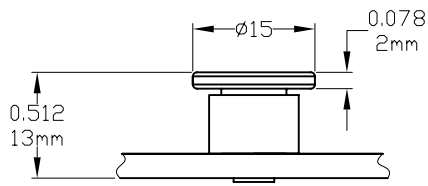

Tie Bar 197、198 Series

197	198	Rollers	" A "	" B "	" C "	" D "
197-0400	N/A	1	160mm [6.299"]	N/A	N/A	N/A
197-0500	N/A	1	200mm [7.874"]	N/A	N/A	N/A
197-0600	N/A	1	240mm [9.448"]	N/A	N/A	N/A
197-0700	198-0700	2	350mm [13.779"]	230mm [9.055"]	N/A	N/A
197-0800	198-0800	2	450mm [17.716"]	330mm [13.511"]	N/A	N/A
197-0900	198-0900	2	550mm [21.653"]	430mm [16.929"]	N/A	N/A
197-1000	198-1000	2	650mm [25.590"]	530mm [20.866"]	N/A	N/A
197-1100	198-1100	3	750mm [29.527"]	315mm [12.402"]	630mm [24.803"]	N/A
197-1200	198-1200	3	850mm [33.464"]	405mm [15.945"]	730mm [28.740"]	N/A
197-1300	198-1300	3	950mm [37.402"]	415mm [16.338"]	830mm [32.677"]	N/A
197-1325	198-1325	3	975mm [38.385"]	467.5mm [18.405"]	855mm [33.661"]	N/A
197-1350	198-1350	3	1000mm [39.370"]	480mm [18.897"]	880mm [34.645"]	N/A
197-1400	198-1400	3	1050mm [41.338"]	465mm [18.307"]	930mm [36.614"]	N/A
197-1500	198-1500	3	1150mm [45.275"]	555mm [21.850"]	1030mm [40.551"]	N/A
197-1600	198-1600	3	1250mm [49.213"]	565mm [22.244"]	1130mm [44.488"]	N/A
197-1625	198-1625	3	1275mm [50.196"]	617.5mm [24.311"]	1155mm [45.472"]	N/A
197-1650	198-1650	3	1300mm [51.181"]	630mm [24.803"]	1180mm [46.456"]	N/A
197-1700	198-1700	3	1350mm [53.149"]	615mm [24.212"]	1230mm [48.425"]	N/A
197-1800	198-1800	3	1450mm [57.086"]	705mm [27.756"]	1330mm [52.362"]	N/A
197-1900	198-1900	4	1550mm [61.023"]	477mm [18.779"]	953mm [37.519"]	1430mm [56.299"]
197-1925	198-1925	4	1575mm [62.007"]	530mm [20.866"]	1005mm [39.566"]	1455mm [57.283"]
197-1950	198-1950	4	1600mm [62.992"]	530mm [20.866"]	1005mm [39.566"]	1480mm [58.267"]
197-2000	198-2000	4	1650mm [64.961"]	510mm [20.078"]	1020mm [40.157"]	1530mm [60.236"]
197-2100	198-2100	4	1750mm [68.897"]	545mm [21.456"]	1090mm [42.913"]	1630mm [64.173"]