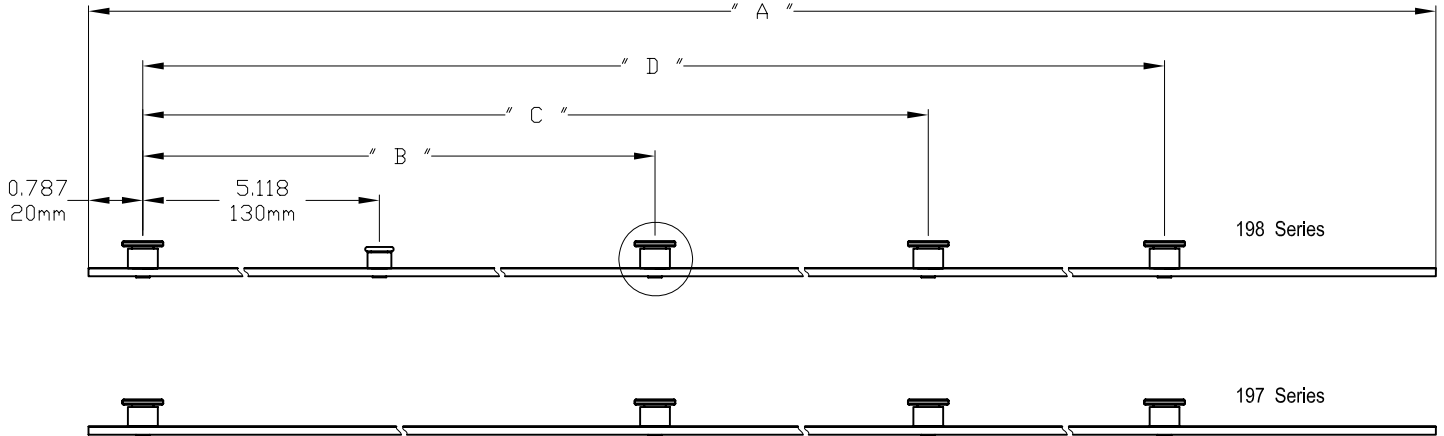

Tie Bar 197、198 Series

197	198	Rollers	" A "	" B "	" C "	" D "
197-0400	N/A	1	160mm [6.299"]	N/A	N/A	N/A
197-0500	N/A	1	200mm [7.874"]	N/A	N/A	N/A
197-0600	N/A	1	240mm [9.448"]	N/A	N/A	N/A
197-0700	198-0700	2	350mm [13.779"]	230mm [9.055"]	N/A	N/A
197-0800	198-0800	2	450mm [17.716"]	330mm [13.511"]	N/A	N/A
197-0900	198-0900	2	550mm [21.653"]	430mm [16.929"]	N/A	N/A
197-1000	198-1000	2	650mm [25.590"]	530mm [20.866"]	N/A	N/A
197-1100	198-1100	3	750mm [29.527"]	315mm [12.402"]	630mm [24.803"]	N/A
197-1200	198-1200	3	850mm [33.464"]	405mm [15.945"]	730mm [28.740"]	N/A
197-1300	198-1300	3	950mm [37.402"]	415mm [16.338"]	830mm [32.677"]	N/A
197-1325	198-1325	3	975mm [38.385"]	467.5mm [18.405"]	855mm [33.661"]	N/A
197-1350	198-1350	3	1000mm [39.370"]	480mm [18.897"]	880mm [34.645"]	N/A
197-1400	198-1400	3	1050mm [41.338"]	465mm [18.307"]	930mm [36.614"]	N/A
197-1500	198-1500	3	1150mm [45.275"]	555mm [21.850"]	1030mm [40.551"]	N/A
197-1600	198-1600	3	1250mm [49.213"]	565mm [22.244"]	1130mm [44.488"]	N/A
197-1625	198-1625	3	1275mm [50.196"]	617.5mm [24.311"]	1155mm [45.472"]	N/A
197-1650	198-1650	3	1300mm [51.181"]	630mm [24.803"]	1180mm [46.456"]	N/A
197-1700	198-1700	3	1350mm [53.149"]	615mm [24.212"]	1230mm [48.425"]	N/A
197-1800	198-1800	3	1450mm [57.086"]	705mm [27.756"]	1330mm [52.362"]	N/A
197-1900	198-1900	4	1550mm [61.023"]	477mm [18.779"]	953mm [37.519"]	1430mm [56.299"]
197-1925	198-1925	4	1575mm [62.007"]	530mm [20.866"]	1005mm [39.566"]	1455mm [57.283"]
197-1950	198-1950	4	1600mm [62.992"]	530mm [20.866"]	1005mm [39.566"]	1480mm [58.267"]
197-2000	198-2000	4	1650mm [64.961"]	510mm [20.078"]	1020mm [40.157"]	1530mm [60.236"]
197-2100	198-2100	4	1750mm [68.897"]	545mm [21.456"]	1090mm [42.913"]	1630mm [64.173"]