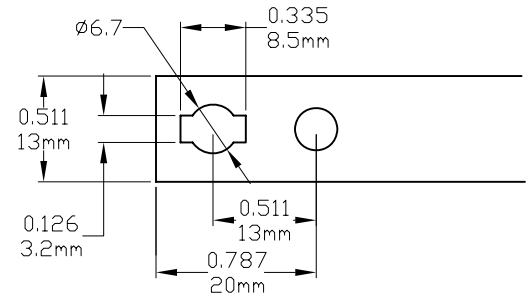

Tie Bar 197、198 Series

197	198	Rollers	" A "	" B "	" C "	" D "
197-0400	N/A	1	160mm [6.299"]	N/A	N/A	N/A
197-0500	N/A	1	200mm [7.874"]	N/A	N/A	N/A
197-0600	N/A	1	240mm [9.448"]	N/A	N/A	N/A
197-0700	198-0700	2	350mm [13.779"]	230mm [9.055"]	N/A	N/A
197-0800	198-0800	2	450mm [17.716"]	330mm [13.511"]	N/A	N/A
197-0900	198-0900	2	550mm [21.653"]	430mm [16.929"]	N/A	N/A
197-1000	198-1000	2	650mm [25.590"]	530mm [20.866"]	N/A	N/A
197-1100	198-1100	3	750mm [29.527"]	315mm [12.402"]	630mm [24.803"]	N/A
197-1200	198-1200	3	850mm [33.464"]	405mm [15.945"]	730mm [28.740"]	N/A
197-1300	198-1300	3	950mm [37.402"]	415mm [16.338"]	830mm [32.677"]	N/A
197-1325	198-1325	3	975mm [38.385"]	467.5mm [18.405"]	855mm [33.661"]	N/A
197-1350	198-1350	3	1000mm [39.370"]	480mm [18.897"]	880mm [34.645"]	N/A
197-1400	198-1400	3	1050mm [41.338"]	465mm [18.307"]	930mm [36.614"]	N/A
197-1500	198-1500	3	1150mm [45.275"]	555mm [21.850"]	1030mm [40.551"]	N/A
197-1600	198-1600	3	1250mm [49.213"]	565mm [22.244"]	1130mm [44.488"]	N/A
197-1625	198-1625	3	1275mm [50.196"]	617.5mm [24.311"]	1155mm [45.472"]	N/A
197-1650	198-1650	3	1300mm [51.181"]	630mm [24.803"]	1180mm [46.456"]	N/A
197-1700	198-1700	3	1350mm [53.149"]	615mm [24.212"]	1230mm [48.425"]	N/A
197-1800	198-1800	3	1450mm [57.086"]	705mm [27.756"]	1330mm [52.362"]	N/A
197-1900	198-1900	4	1550mm [61.023"]	477mm [18.779"]	953mm [37.519"]	1430mm [56.299"]
197-1925	198-1925	4	1575mm [62.007"]	530mm [20.866"]	1005mm [39.566"]	1455mm [57.283"]
197-1950	198-1950	4	1600mm [62.992"]	530mm [20.866"]	1005mm [39.566"]	1480mm [58.267"]
197-2000	198-2000	4	1650mm [64.961"]	510mm [20.078"]	1020mm [40.157"]	1530mm [60.236"]
197-2100	198-2100	4	1750mm [68.897"]	545mm [21.456"]	1090mm [42.913"]	1630mm [64.173"]